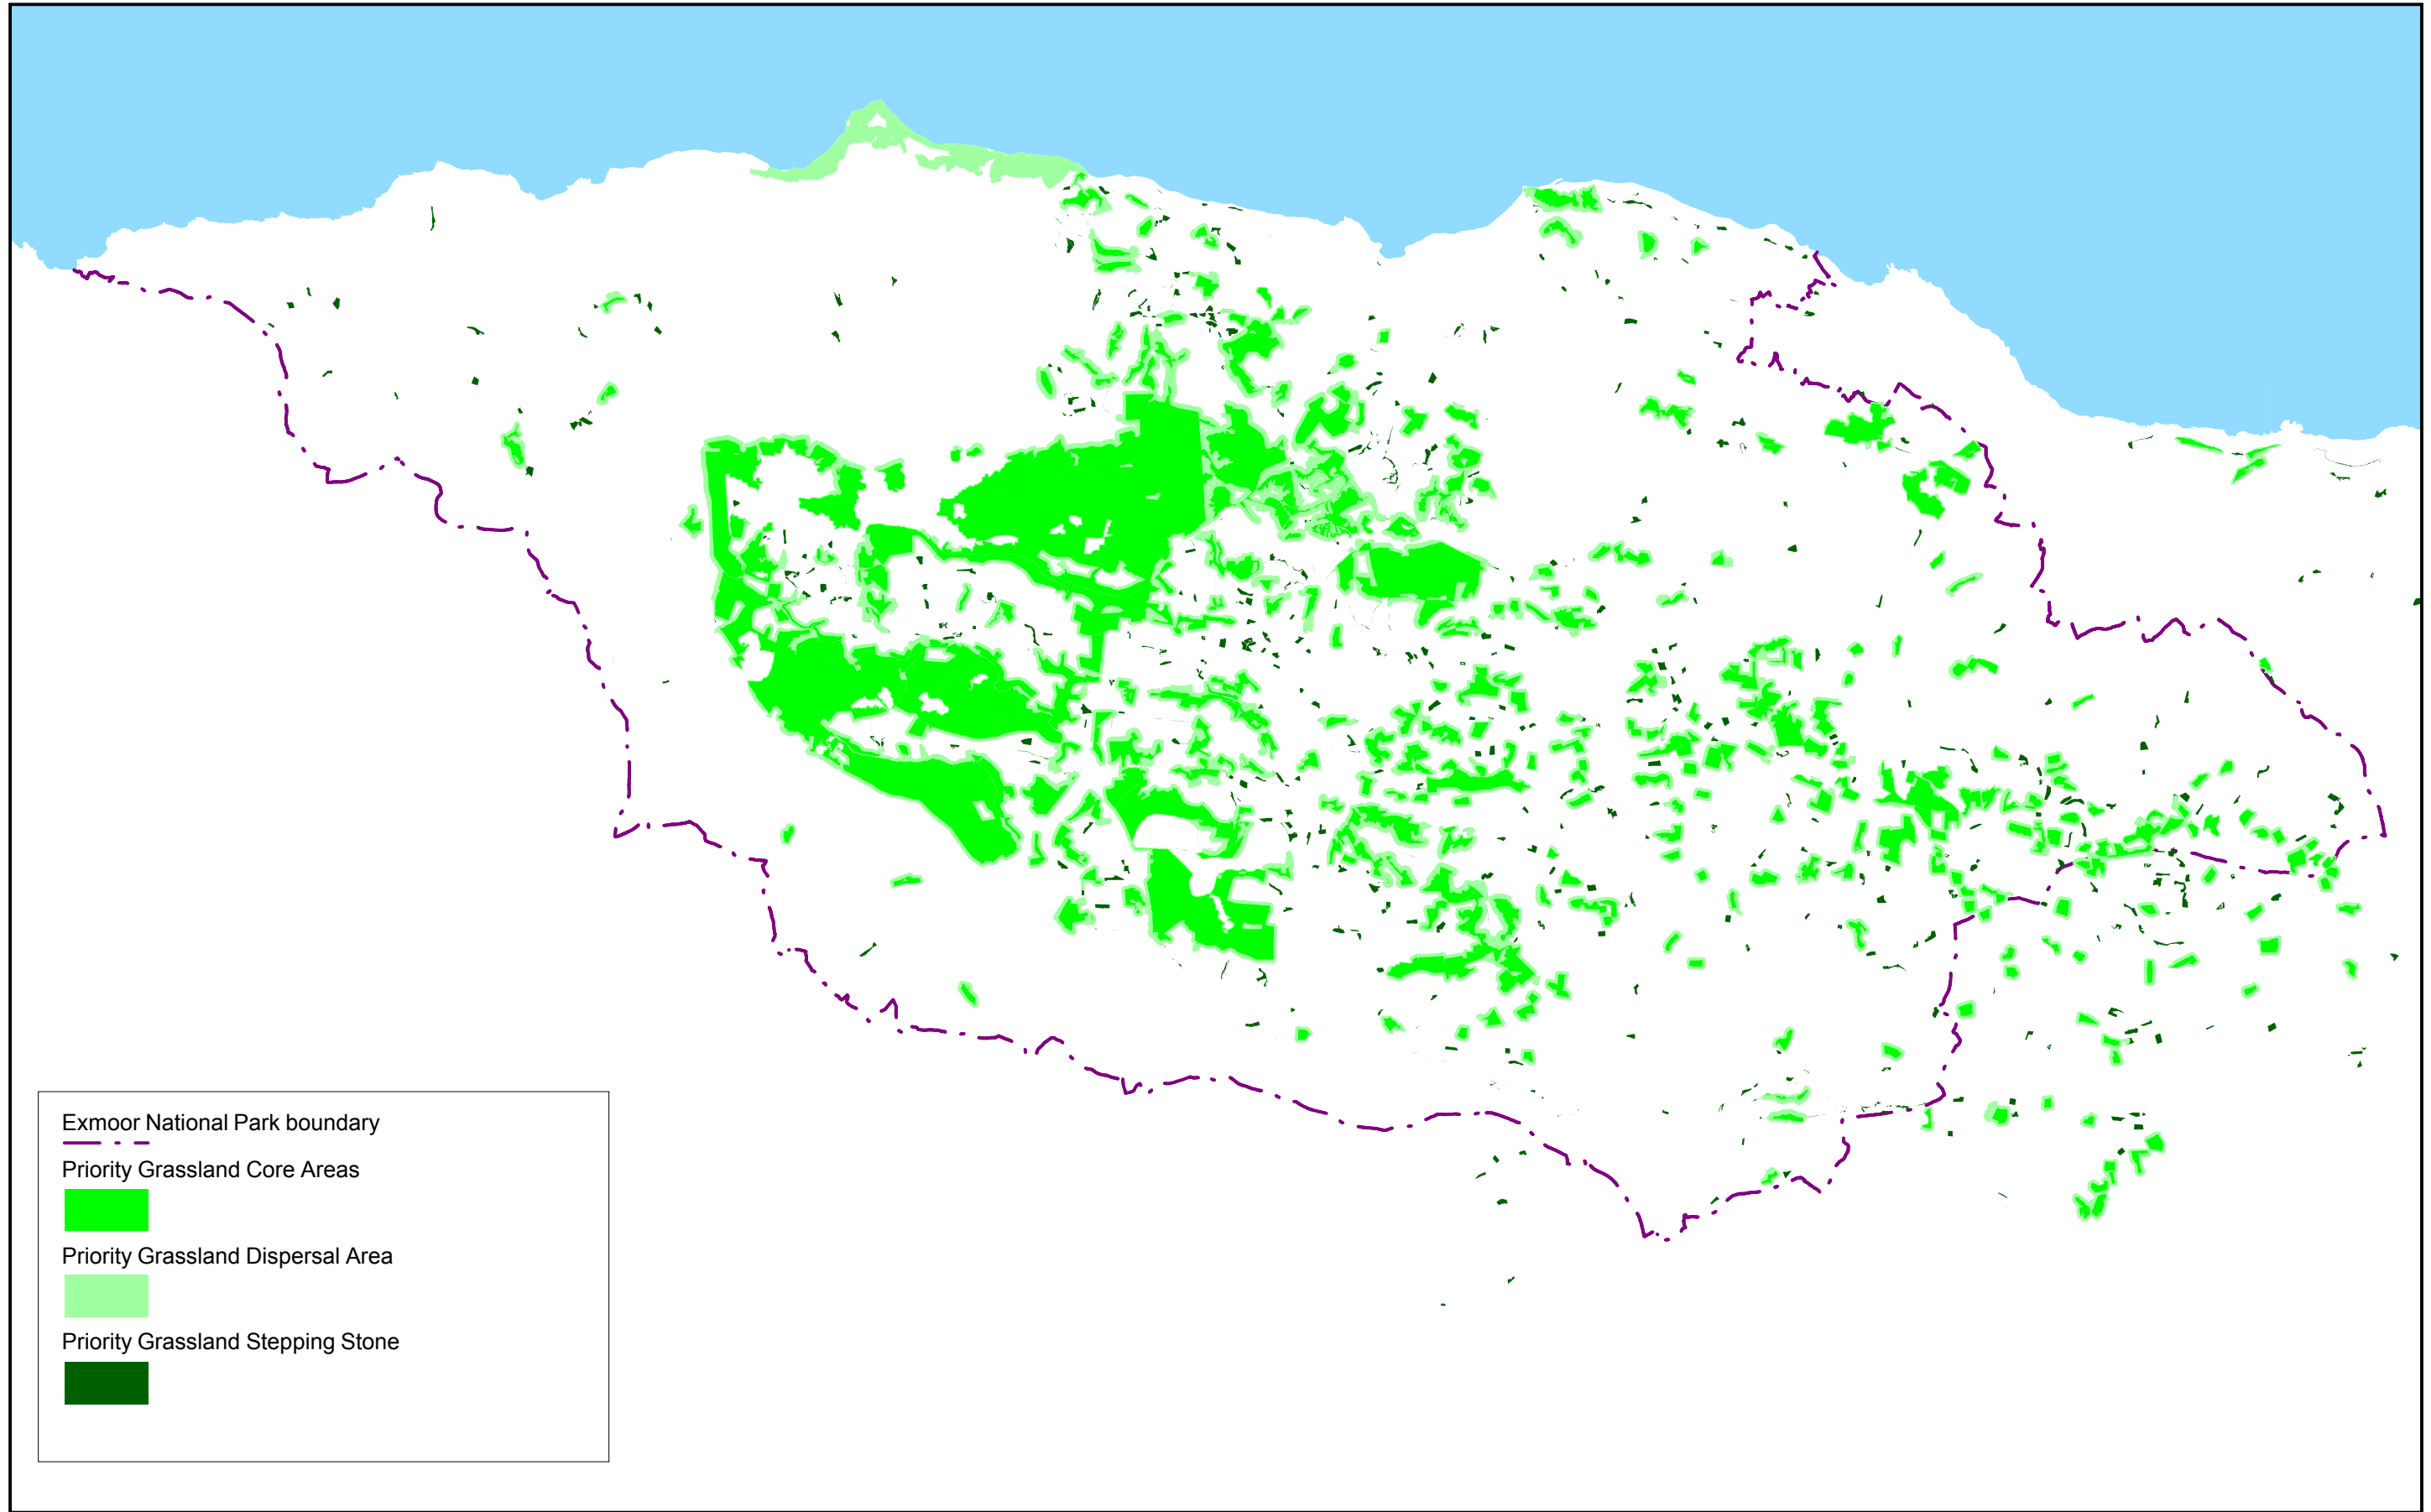

Exmoor National Park Ecological Networks - Priority Grassland

Exmoor National Park boundary
Priority Grassland Core Areas
Priority Grassland Dispersal Area
Priority Grassland Stepping Stone