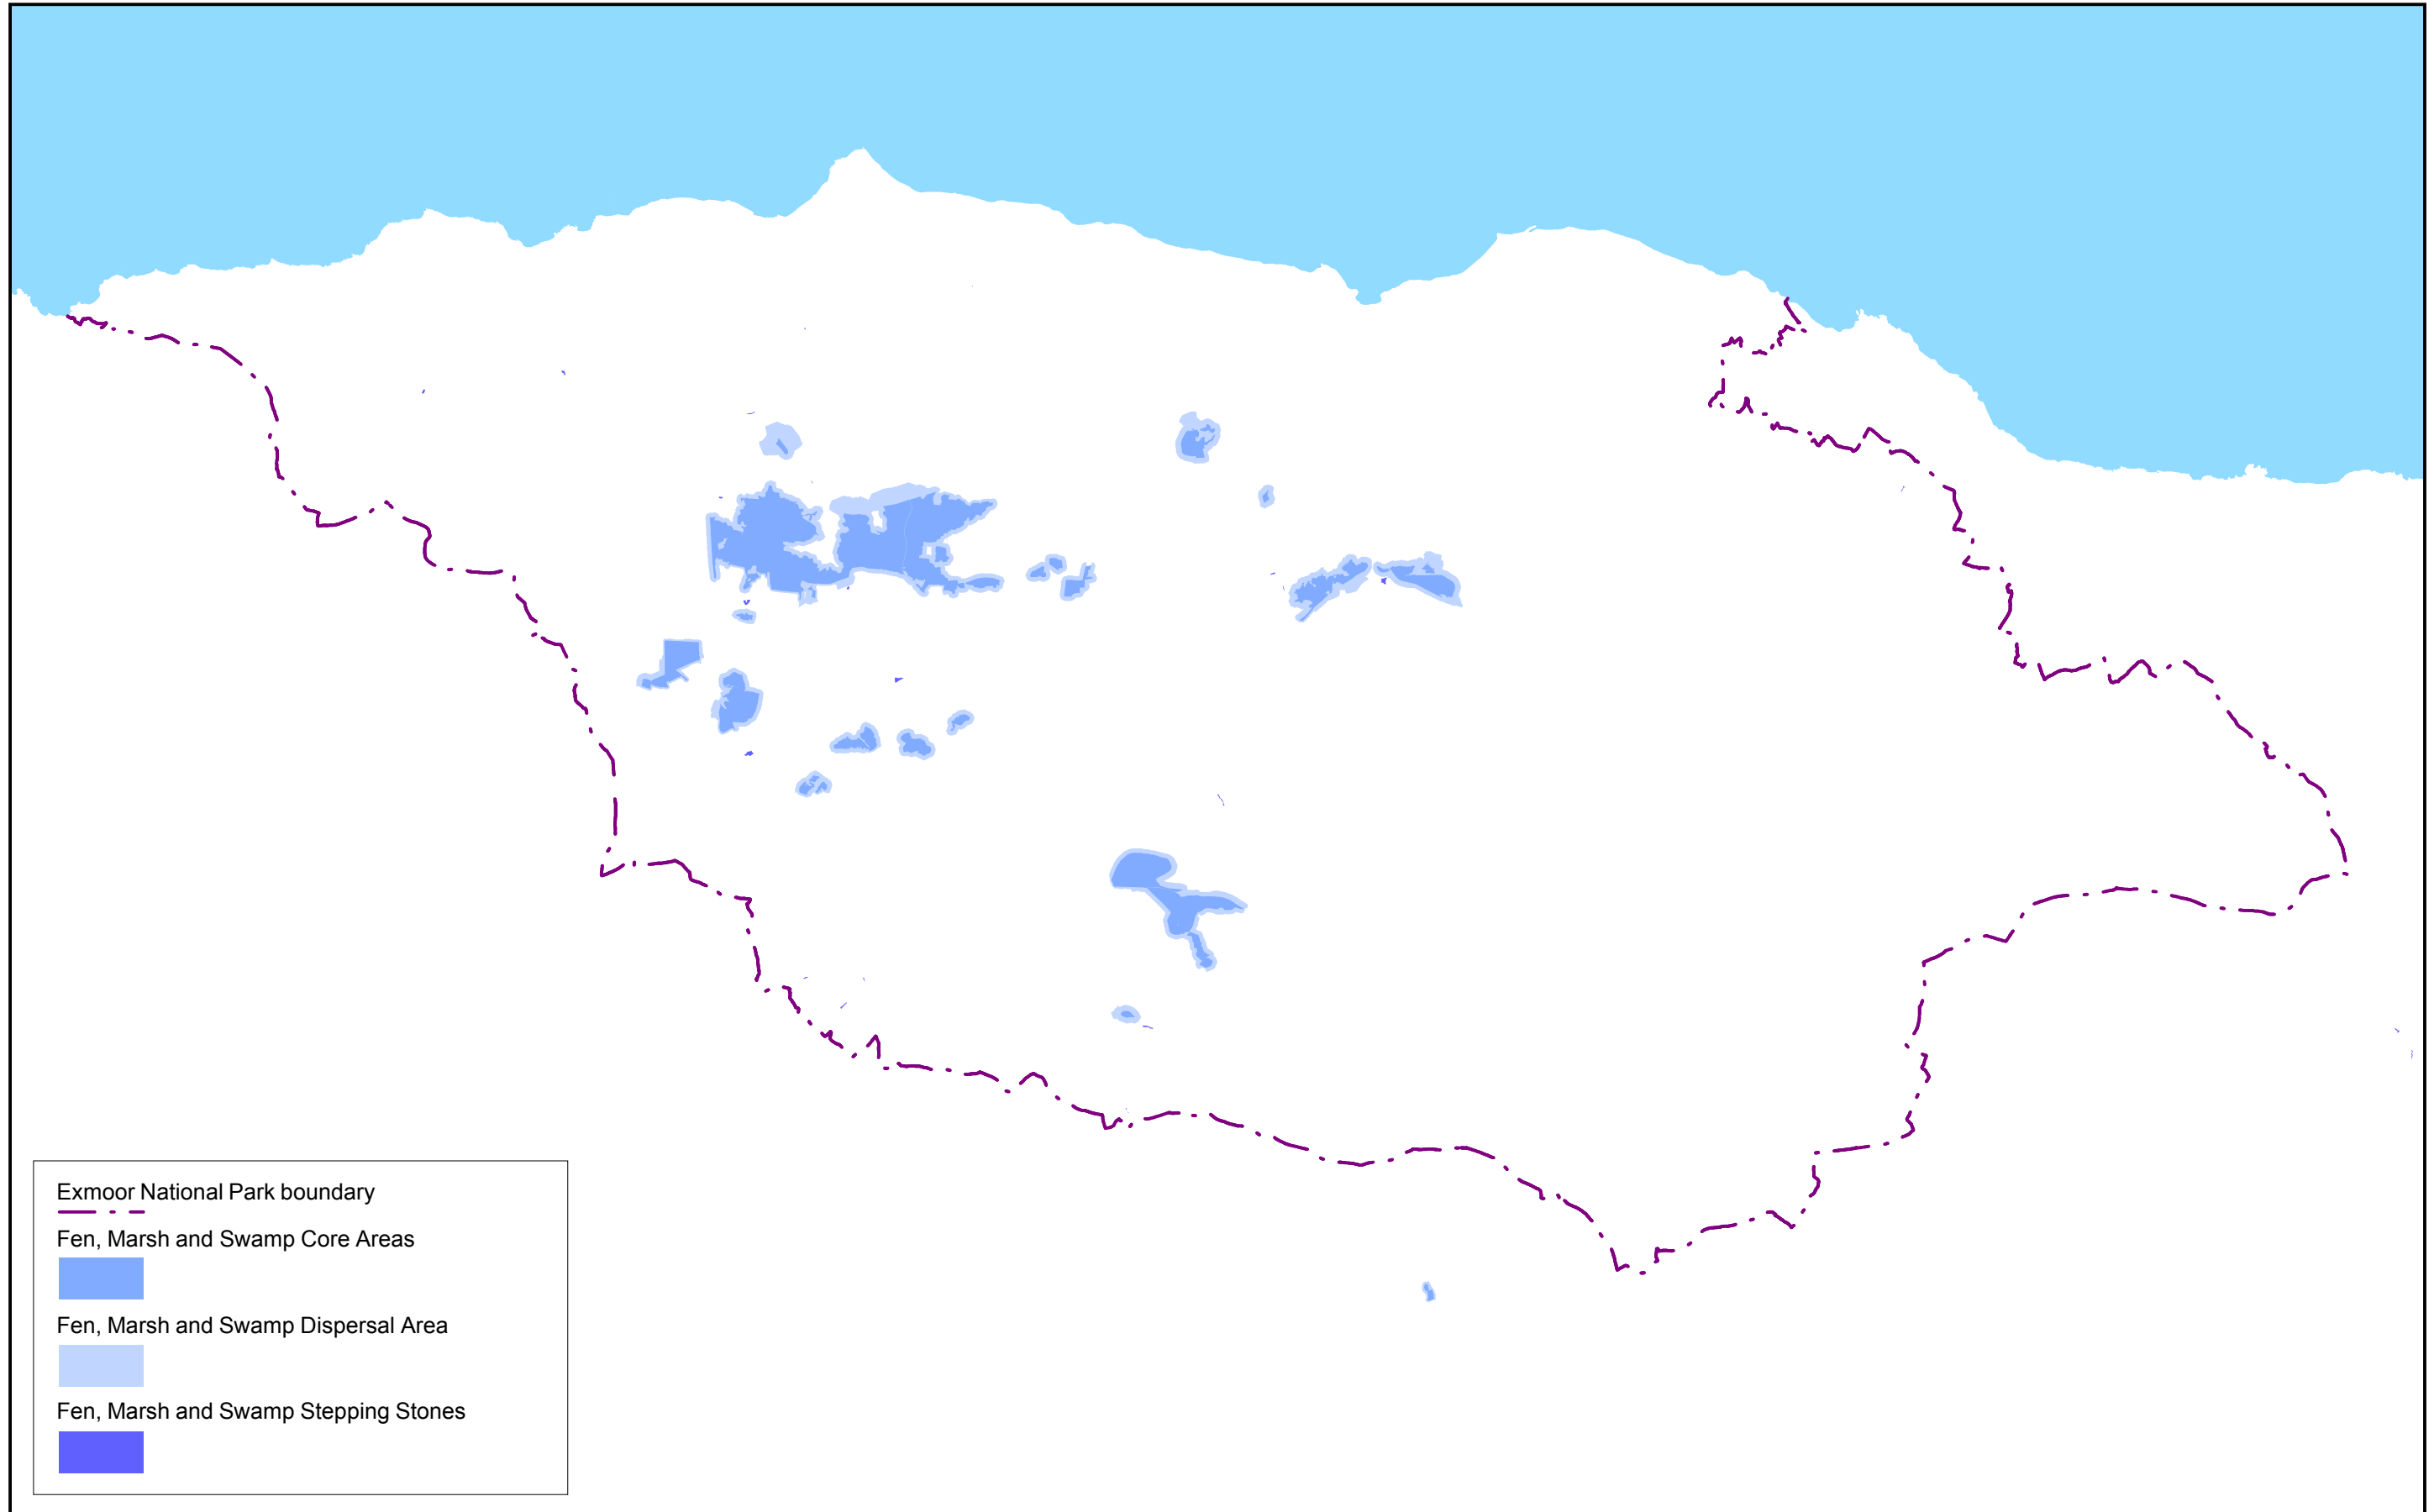

# Exmoor National Park Ecological Networks - Fen, Marsh and Swamp

- Exmoor National Park boundary
- Fen, Marsh and Swamp Core Areas
- Fen, Marsh and Swamp Dispersal Area
- Fen, Marsh and Swamp Stepping Stones