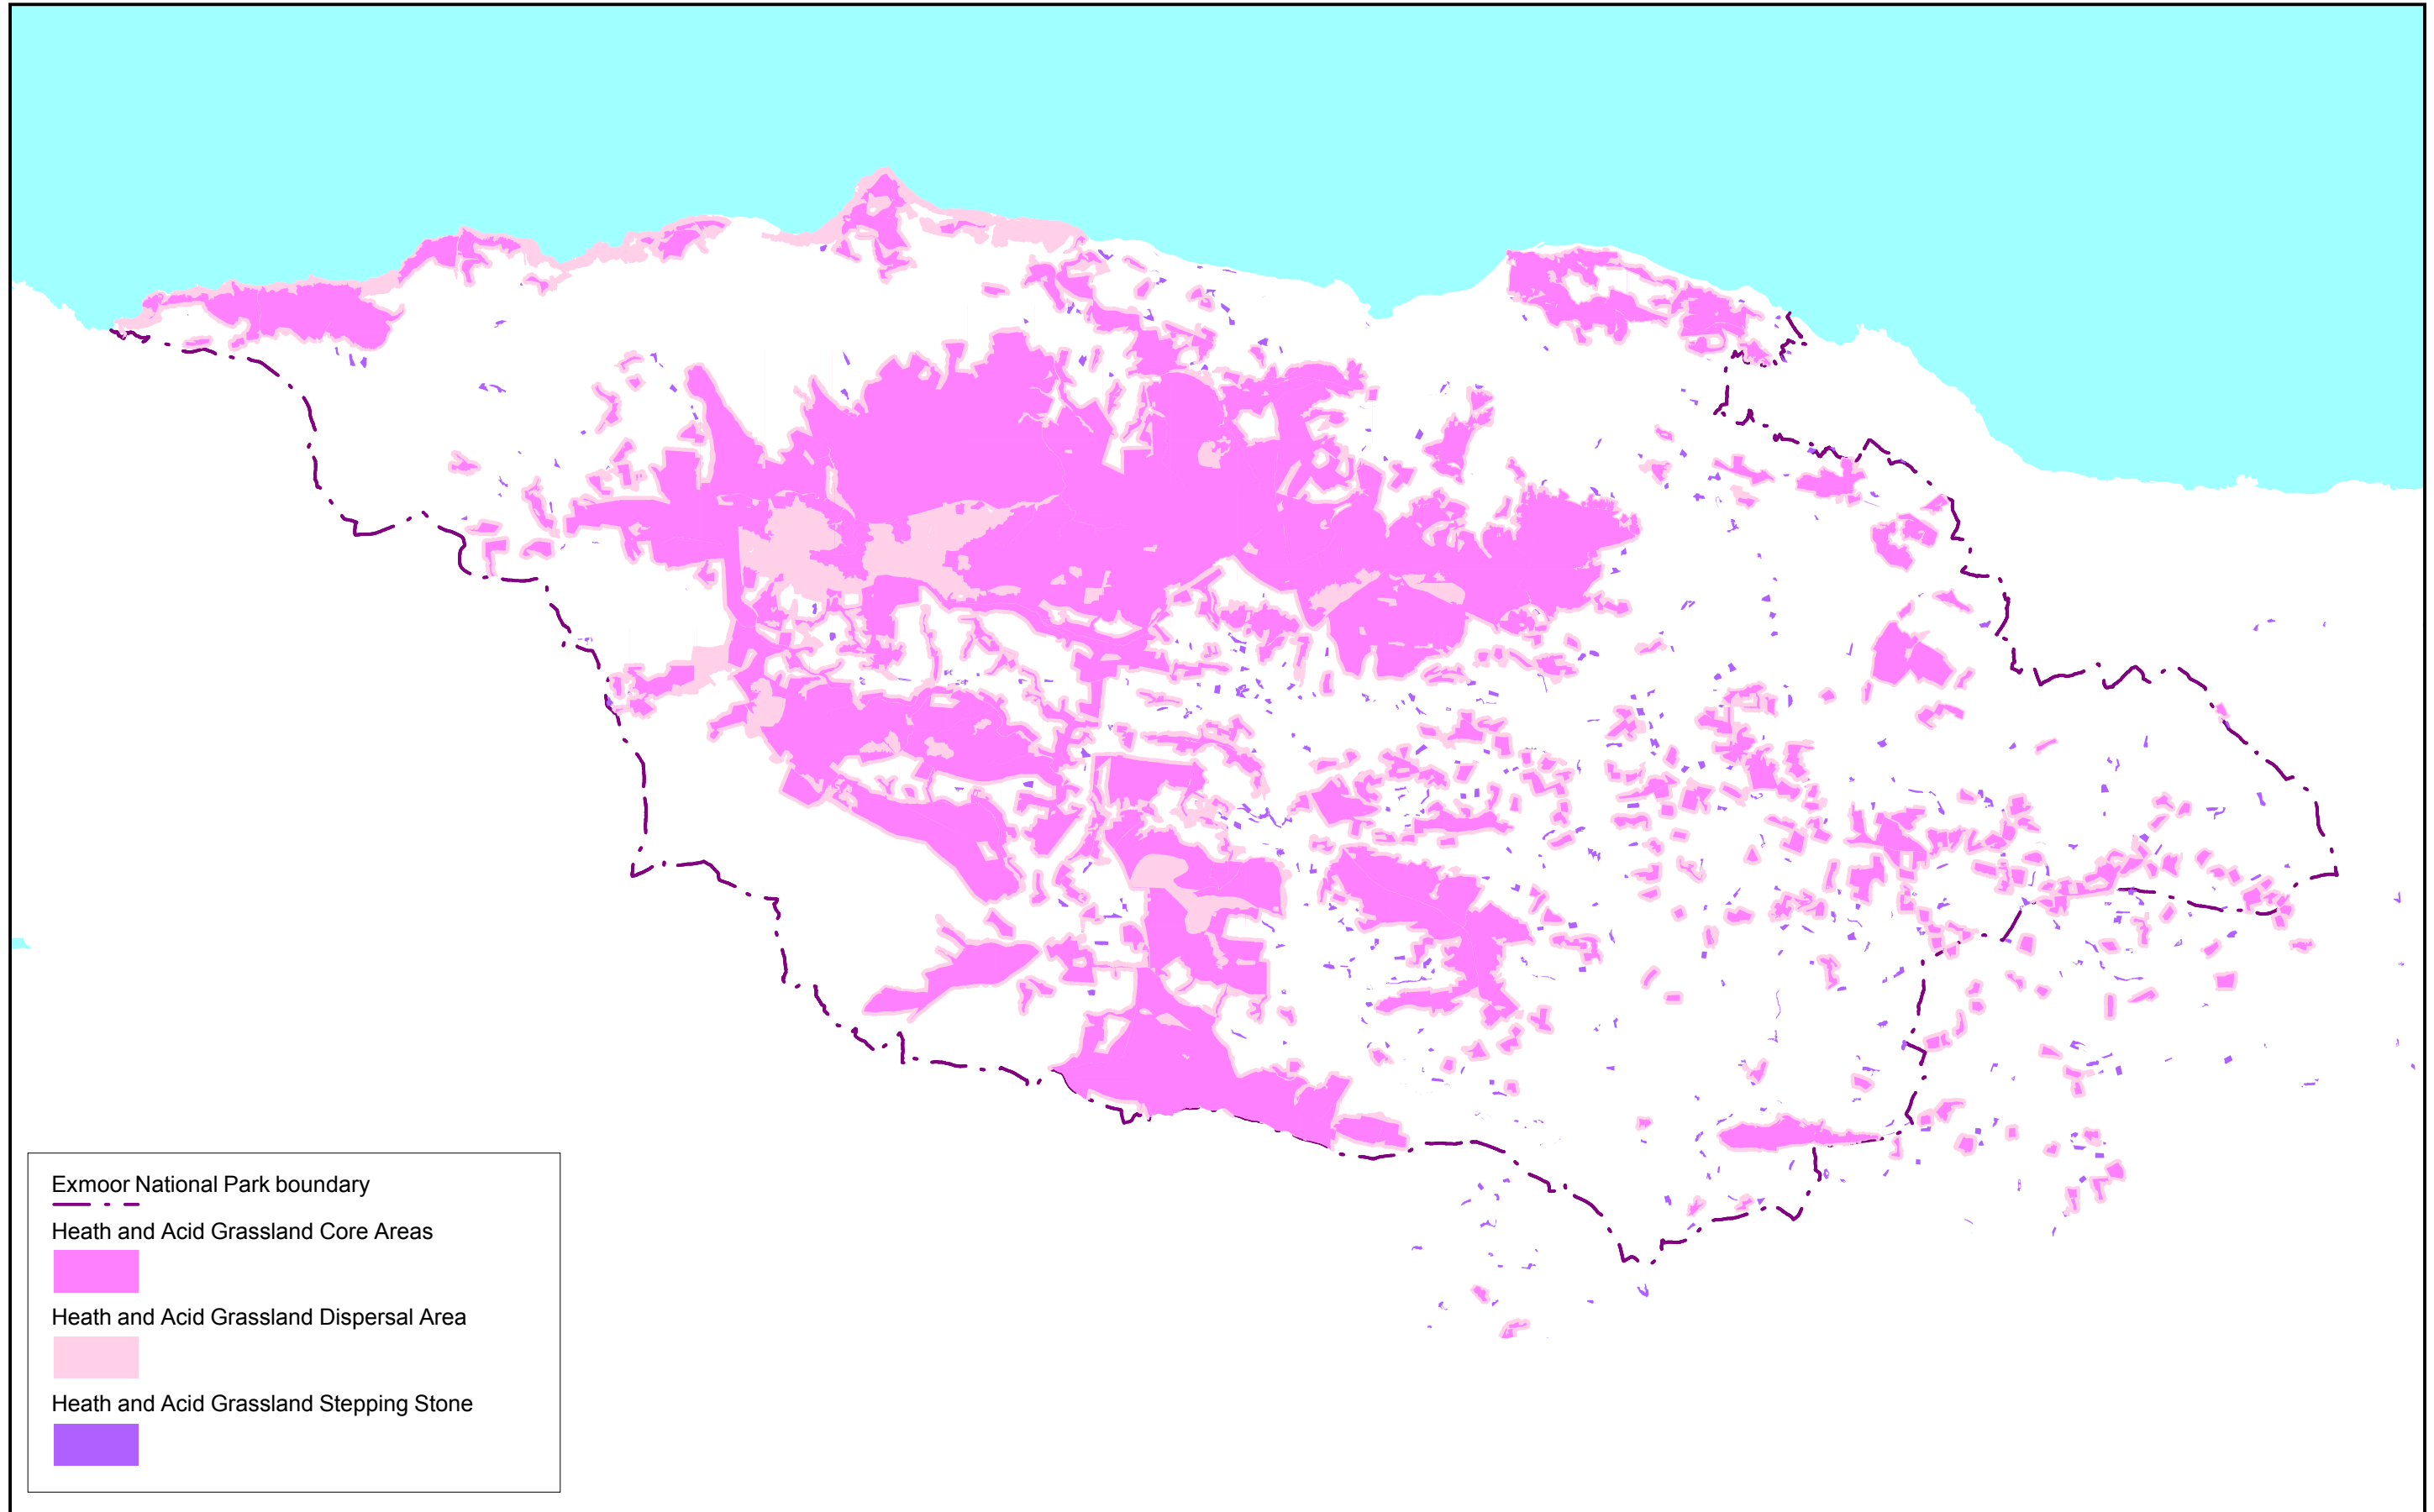

Exmoor National Park Ecological Networks - Heath and Acid Grassland

- Exmoor National Park boundary
- Heath and Acid Grassland Core Areas
- Heath and Acid Grassland Dispersal Area
- Heath and Acid Grassland Stepping Stone