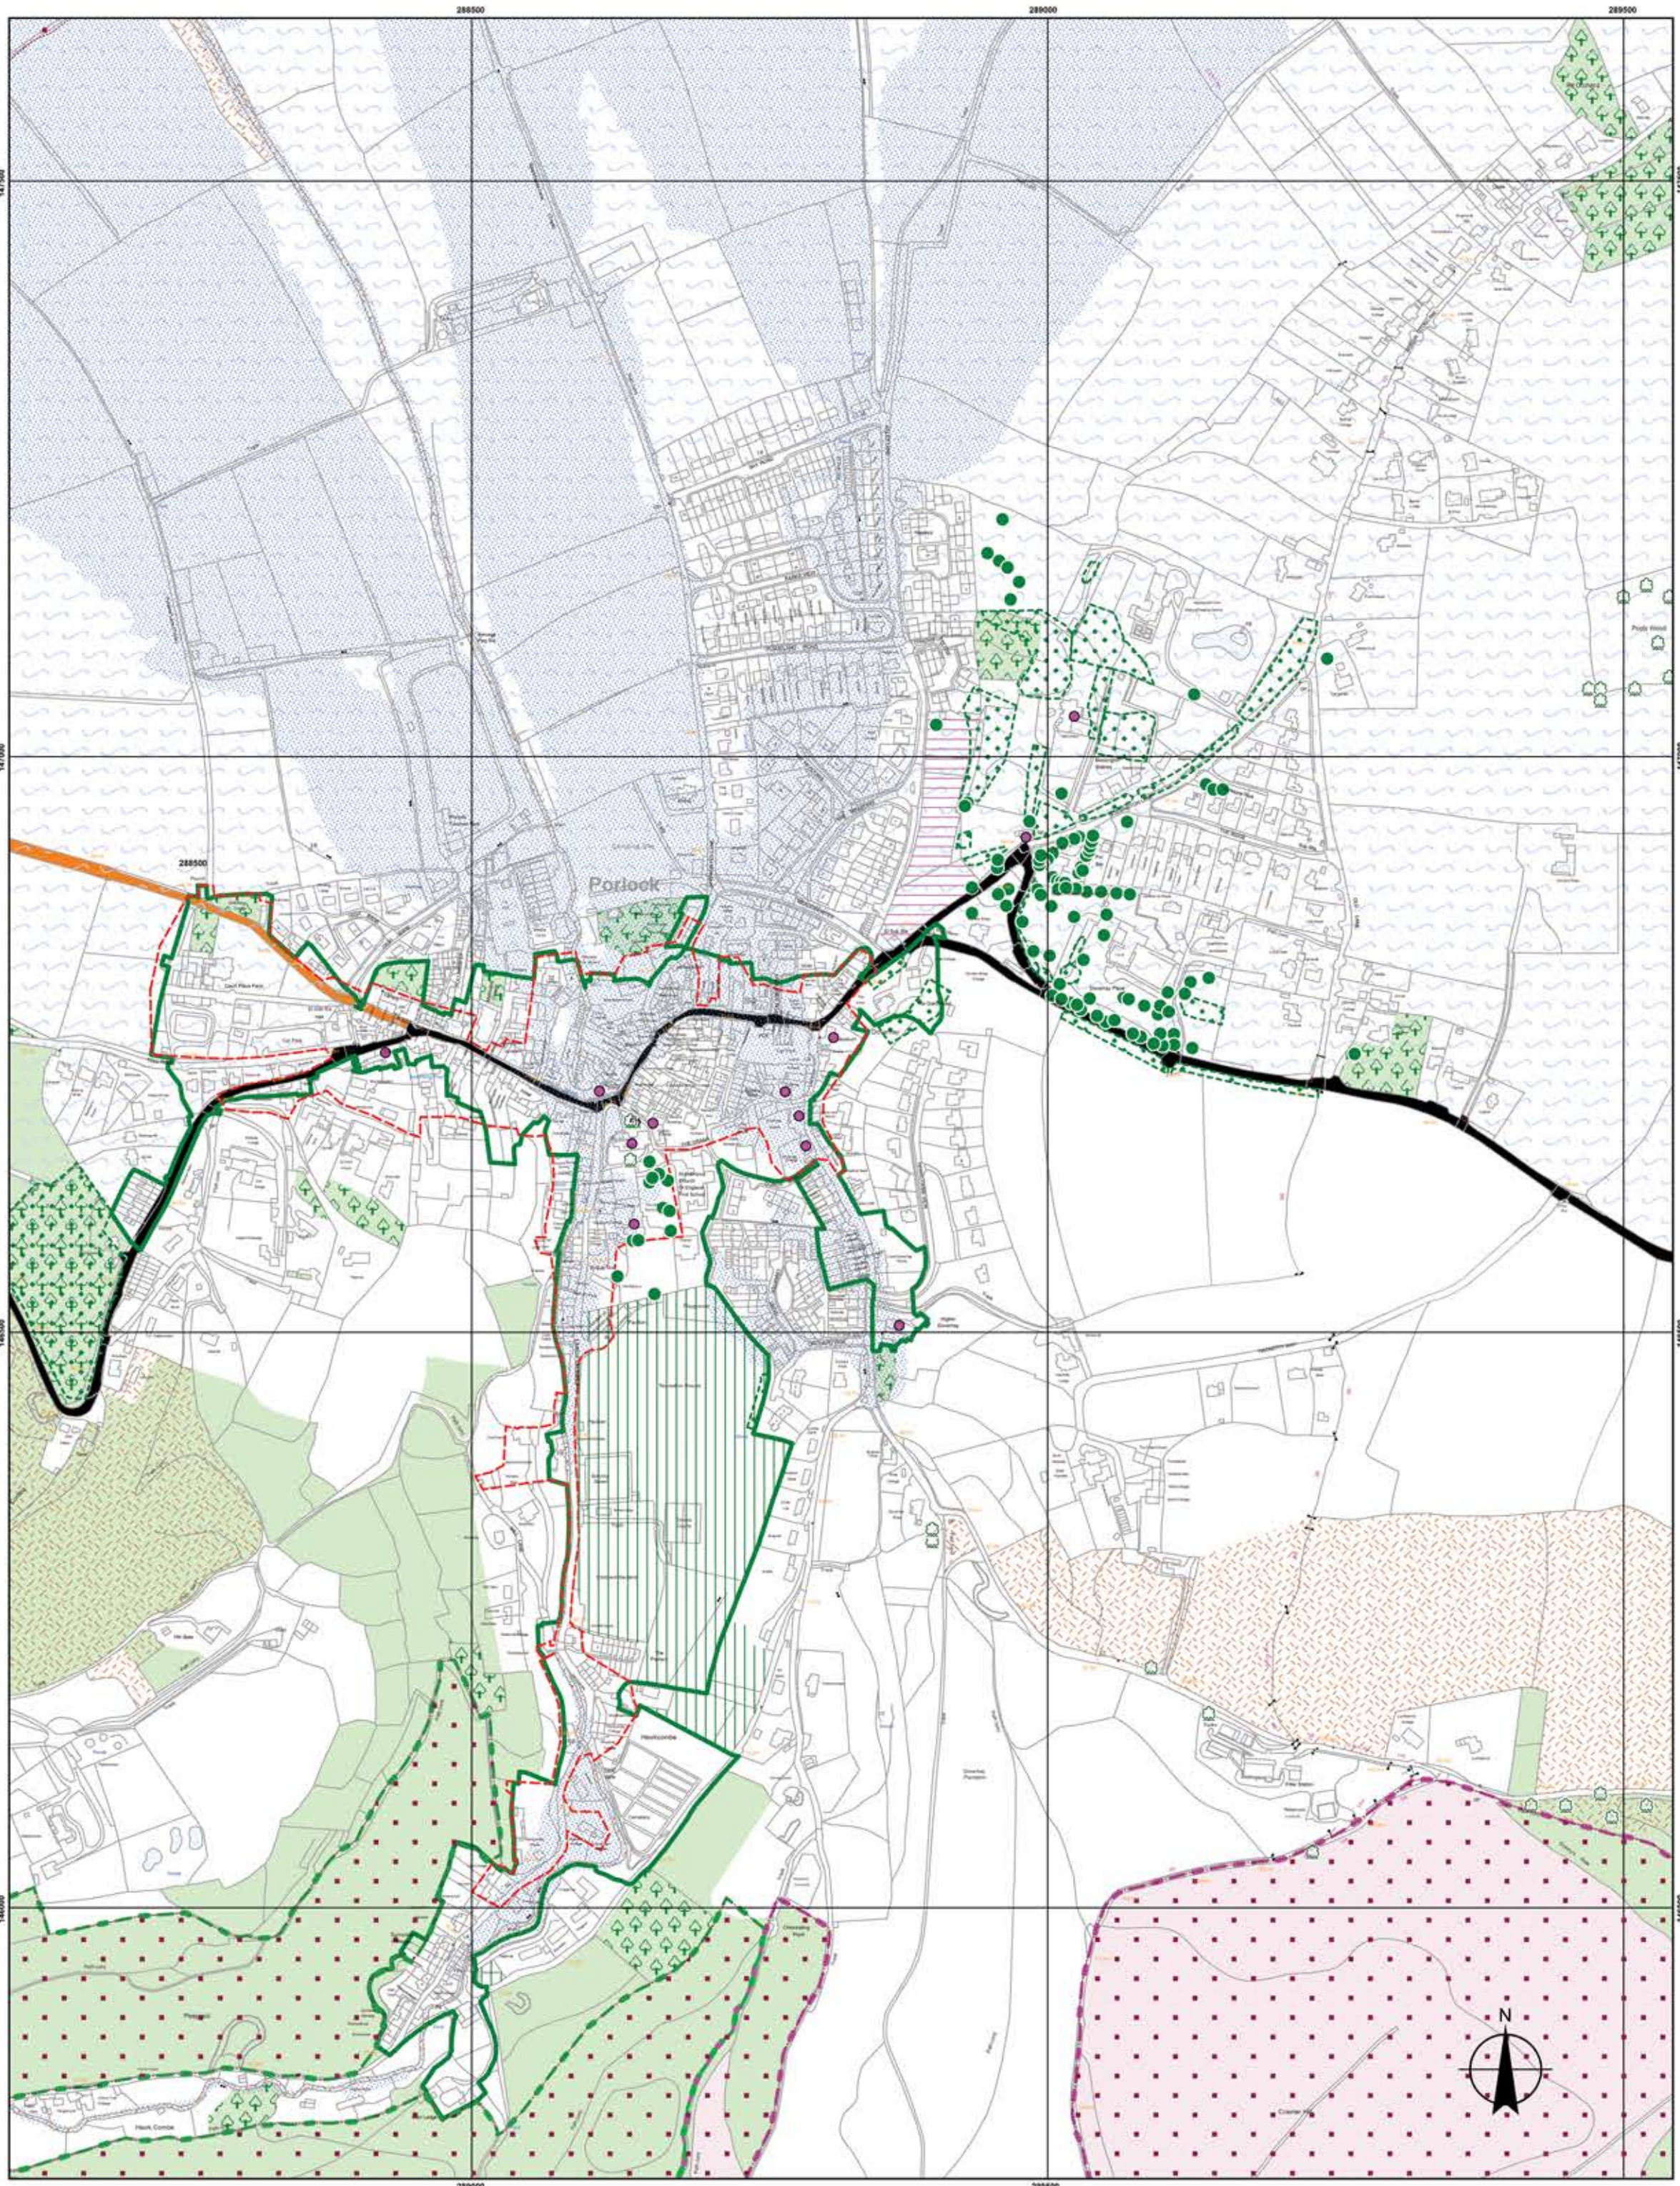

INSET MAP 14 PORLOCK

Exmoor National Park Local Plan
(including minerals and waste policies) 2011-2031

DISCLAIMER
The Policies Map (including Inset Maps) have been produced with the most current data available at the time of print. Some information on the Policies Map is shown with the consent of external organisations. Enquiries regarding any external information should be directed to the relevant organisation.