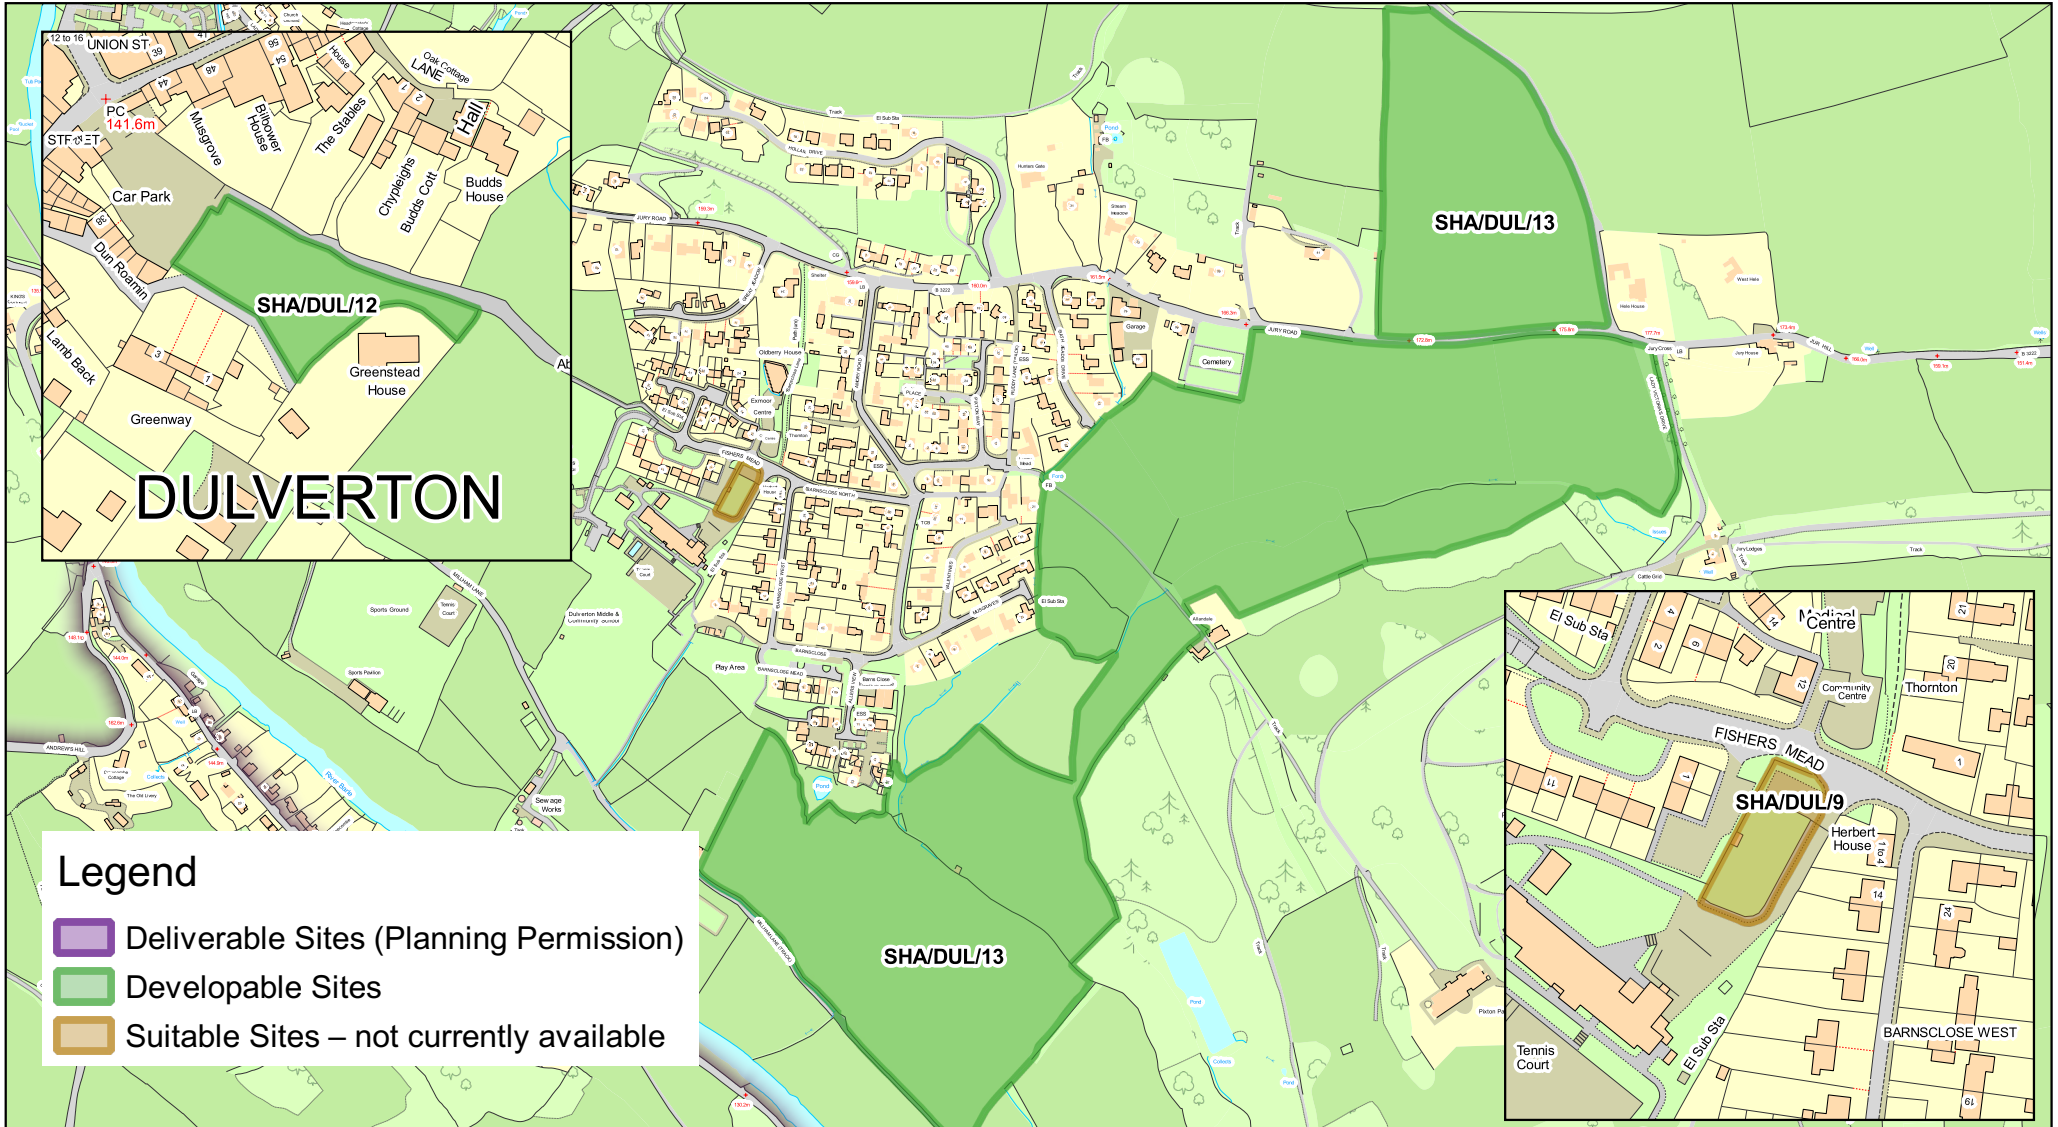

Dulverton

Scale 1:7,000

Compiled by Policy Planning on 05/11/2024

© Crown copyright and database rights 2024 Ordnance Survey AC0000824720

Exmoor National Park Authority
Exmoor House, Dulverton
Somerset, TA22 9HL.
Tel: 01398 323665,
E-mail: info@exmoor-nationalpark.gov.uk.
Website: www.exmoor-nationalpark.gov.uk.

EXMOOR
NATIONAL PARK

Compiled & Printed by Exmoor National Park Authority