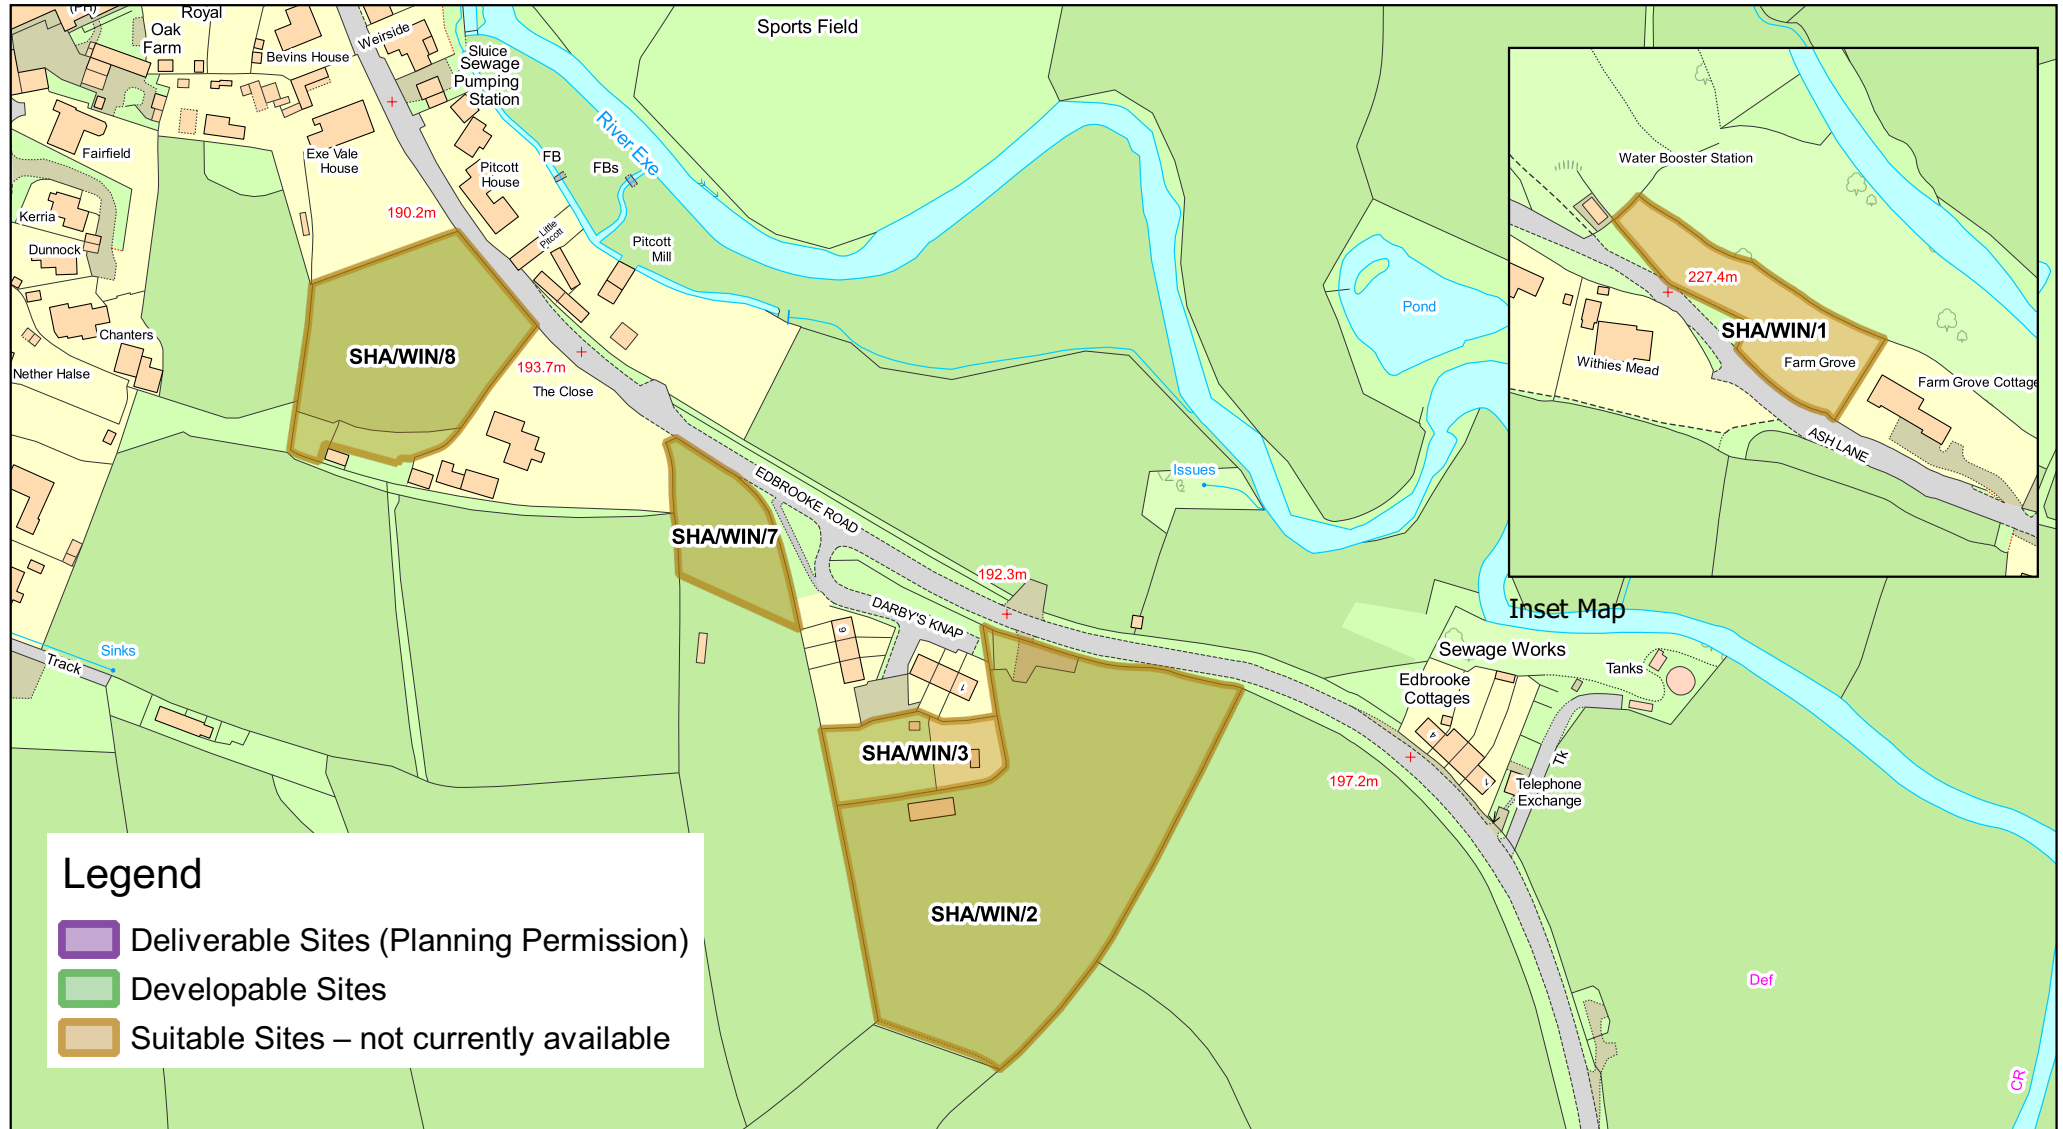

Winsford

Legend

-  Deliverable Sites (Planning Permission)
-  Developable Sites
-  Suitable Sites – not currently available

Scale 1:2,500

Compiled by Policy Planning on 05/11/2024

© Crown copyright and database rights 2024 Ordnance Survey AC0000824720