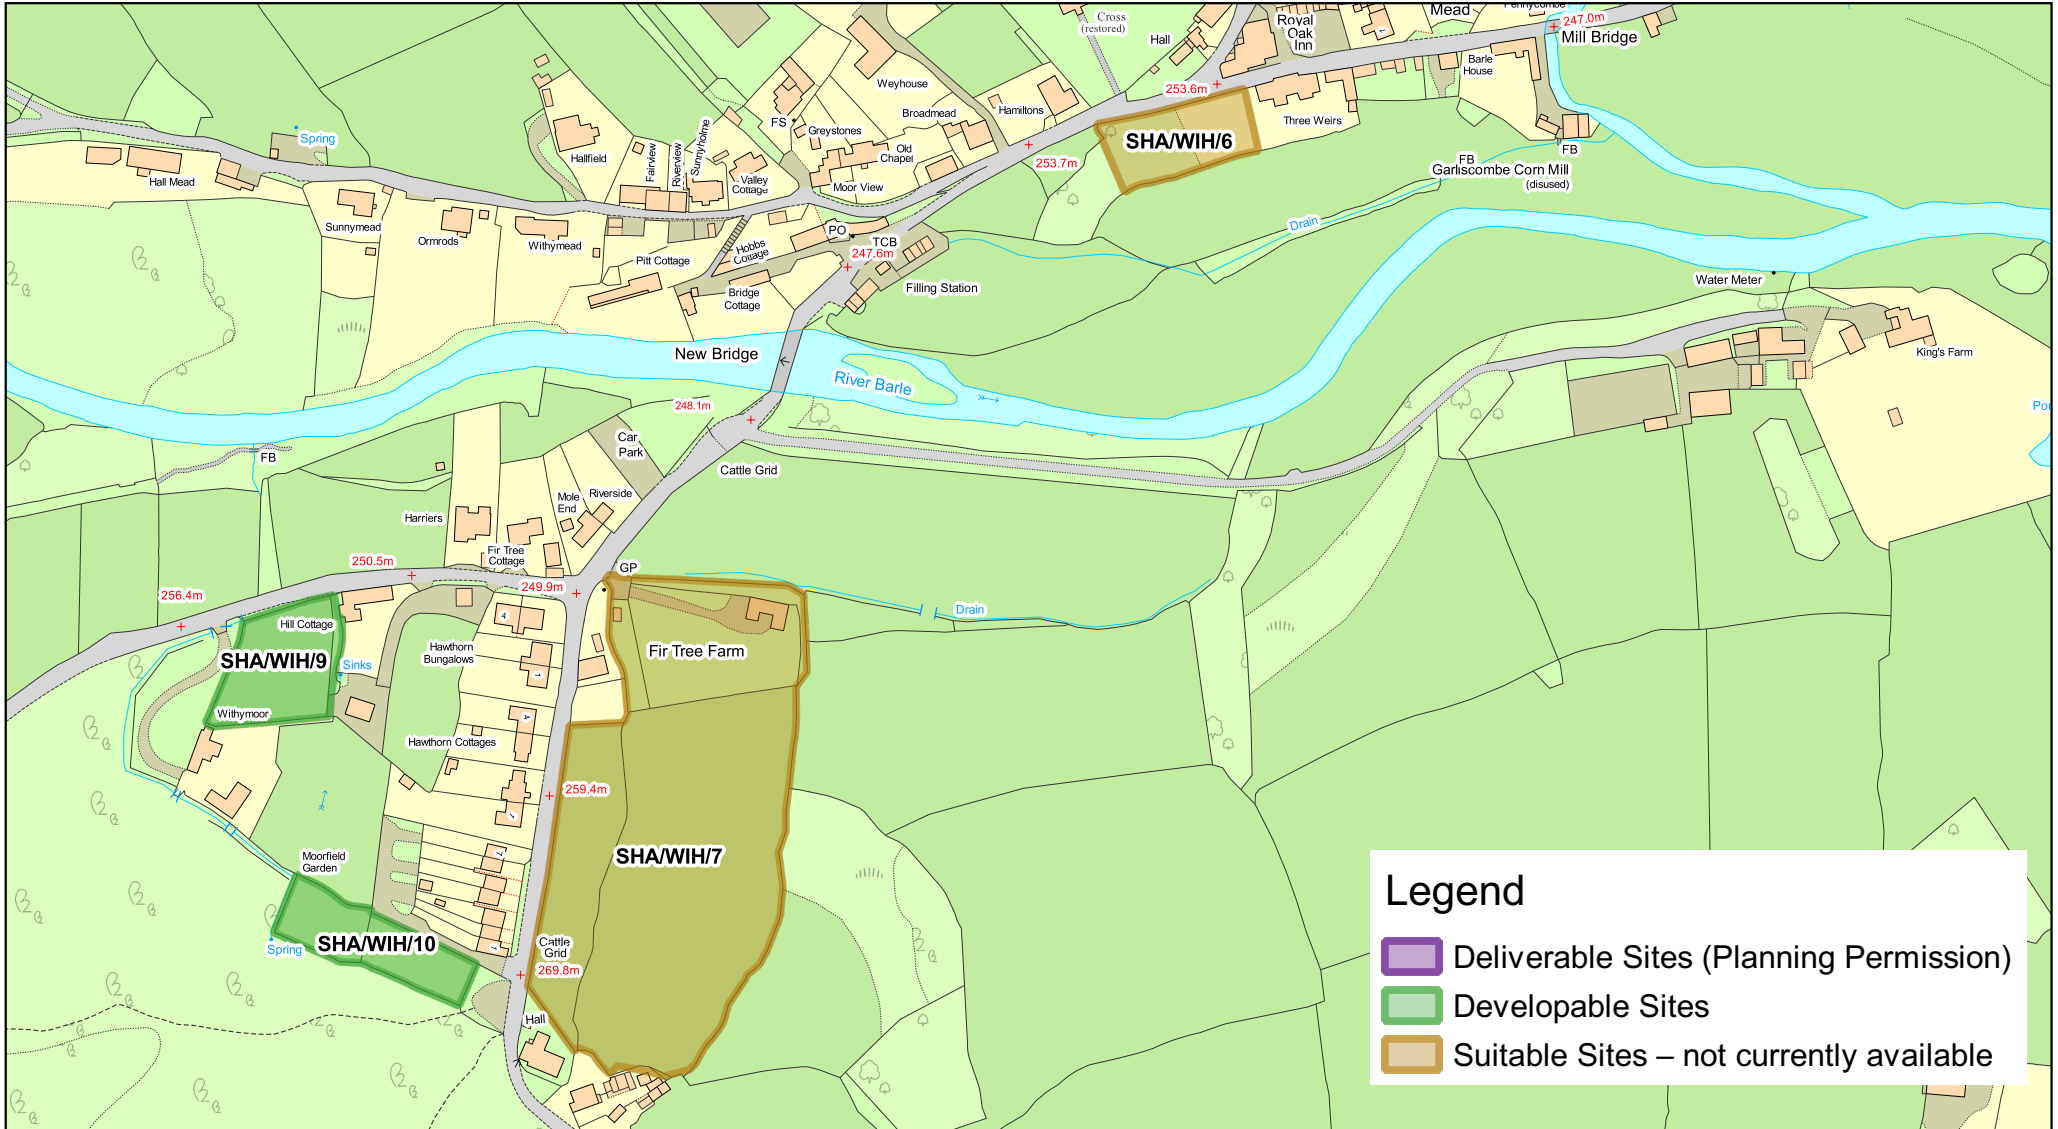

Withypool

Scale 1:3,000

Compiled by Policy Planning on 05/11/2024

© Crown copyright and database rights 2024 Ordnance Survey AC0000824720

Exmoor National Park Authority
Exmoor House, Dulverton
Somerset, TA22 9HL.
Tel: 01398 323665,
E-mail: info@exmoor-nationalpark.gov.uk.
Website: www.exmoor-nationalpark.gov.uk.