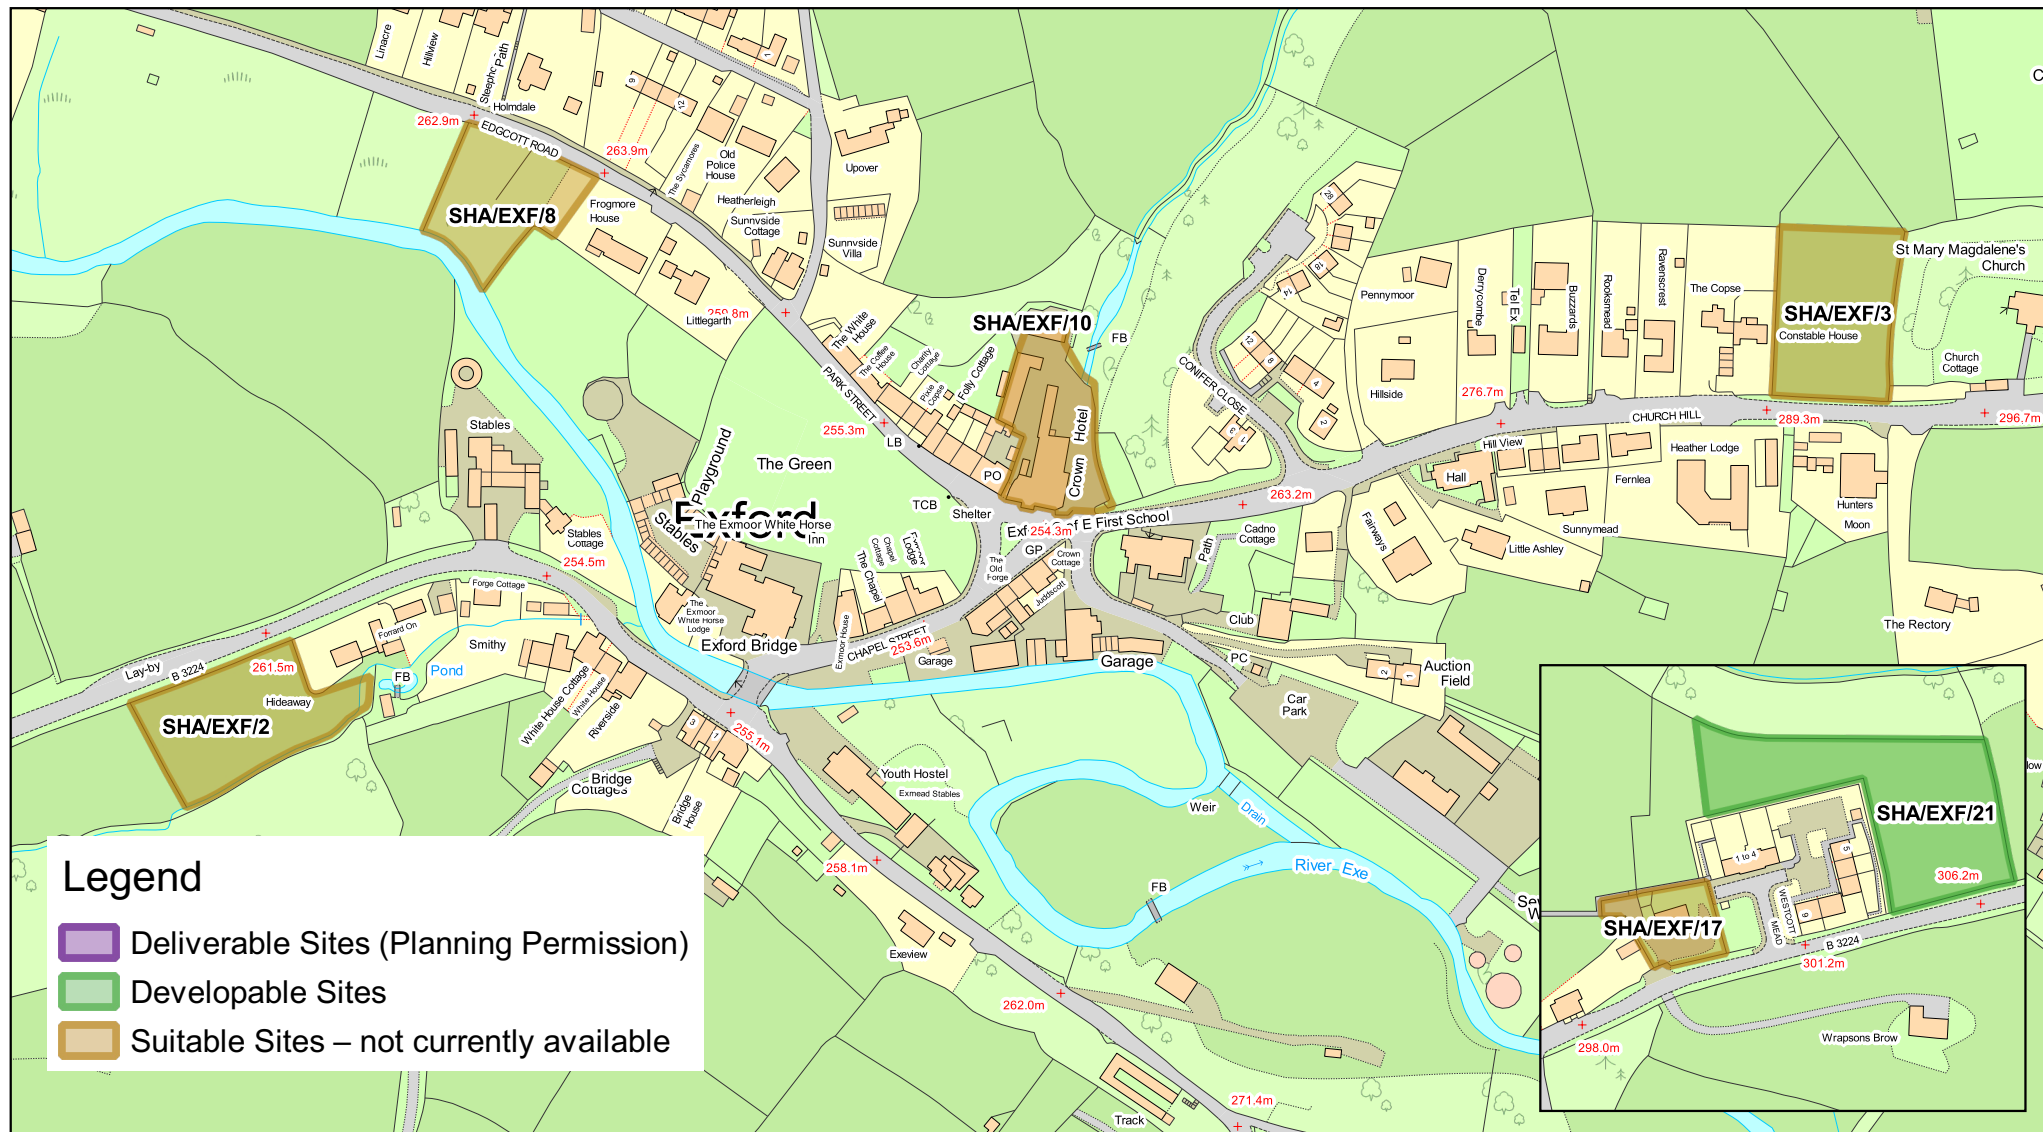

Exford

Scale 1:3,000

Compiled by Policy Planning on 05/11/2024

© Crown copyright and database rights 2024 Ordnance Survey AC0000824720

Exmoor National Park Authority
 Exmoor House, Dulverton
 Somerset, TA22 9HL.
 Tel: 01398 323665,
 E-mail: info@exmoor-nationalpark.gov.uk.
 Website: www.exmoor-nationalpark.gov.uk.