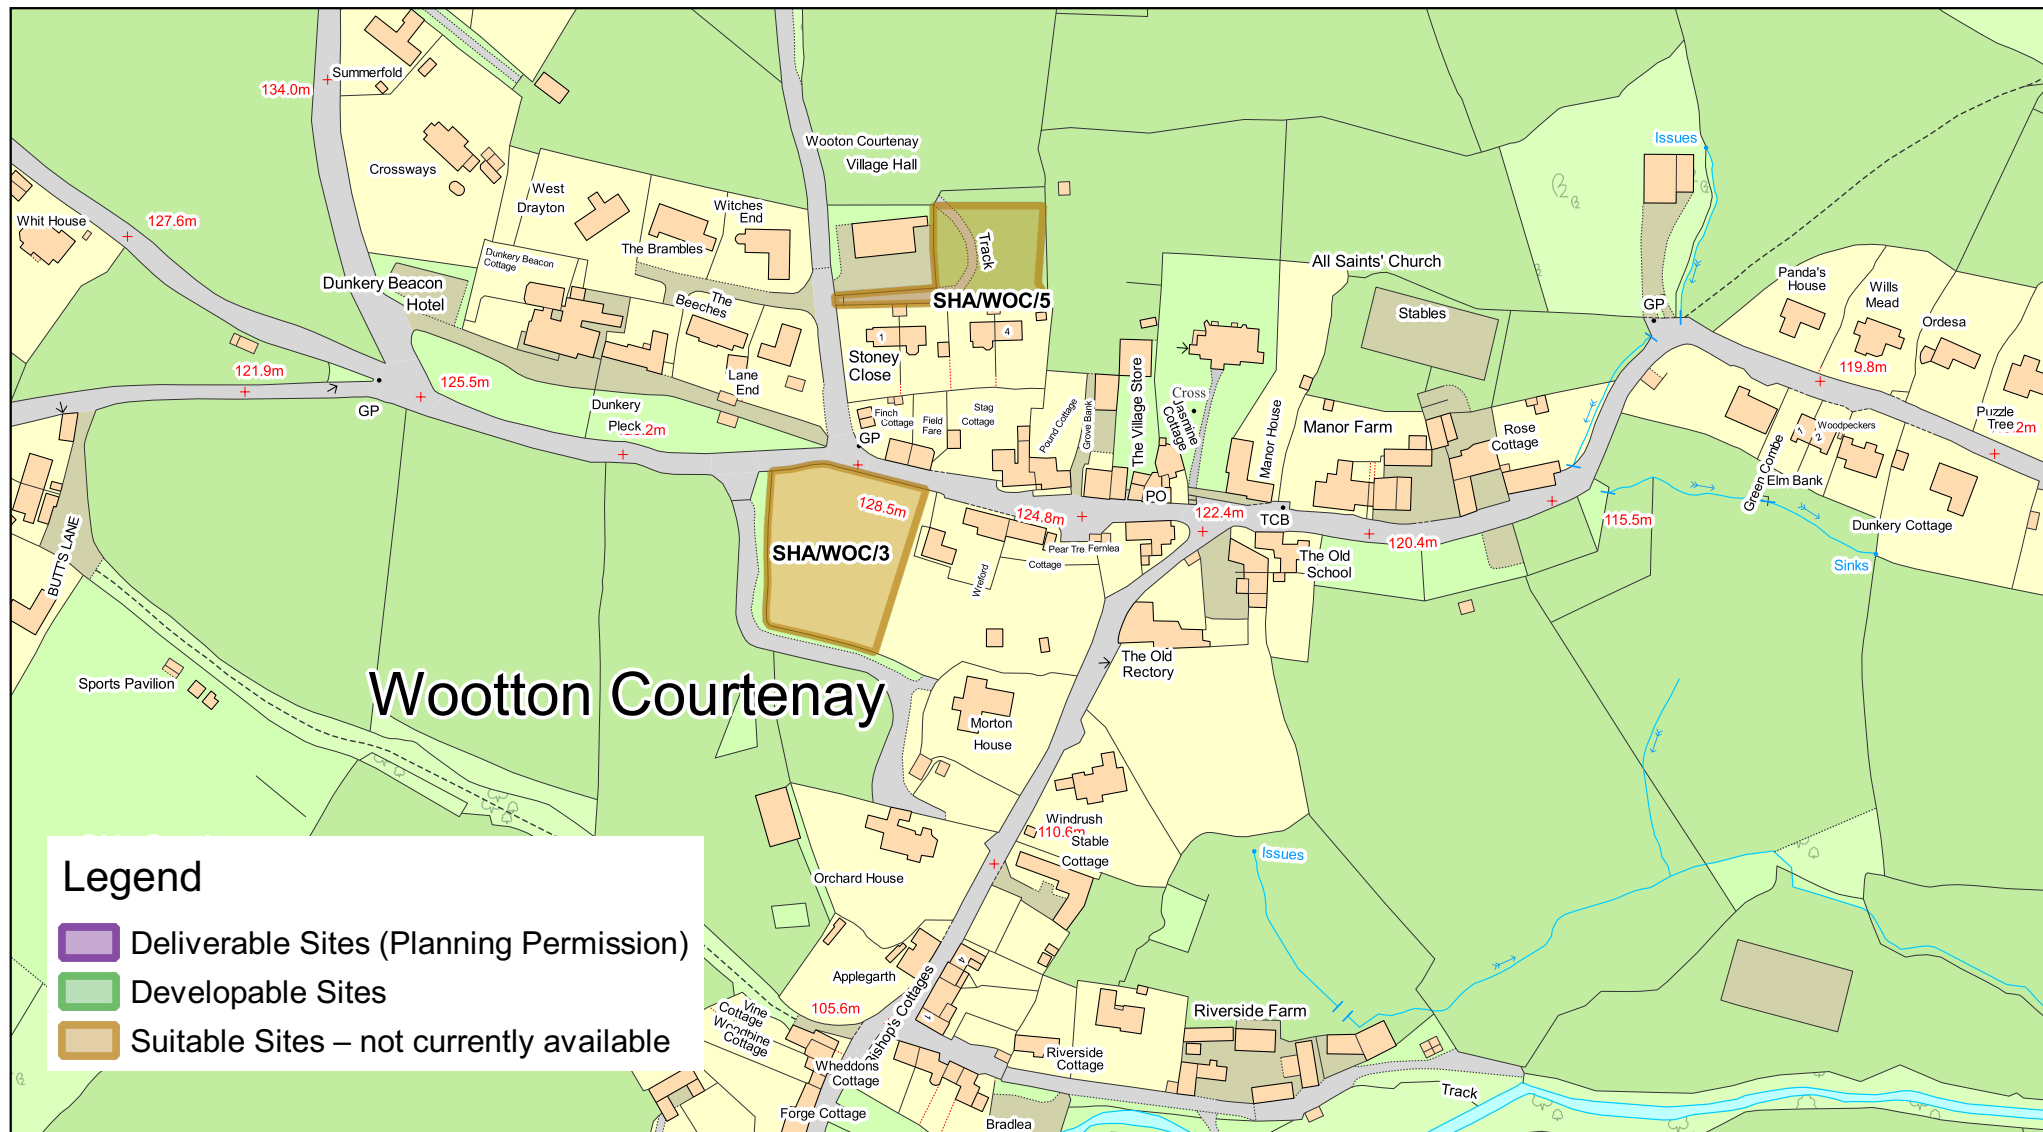

Wootton Courtenay

Legend

- Deliverable Sites (Planning Permission)
- Developable Sites
- Suitable Sites – not currently available

Scale 1:2,500

Compiled by Policy Planning on 05/11/2024

© Crown copyright and database rights 2024 Ordnance Survey AC0000824720