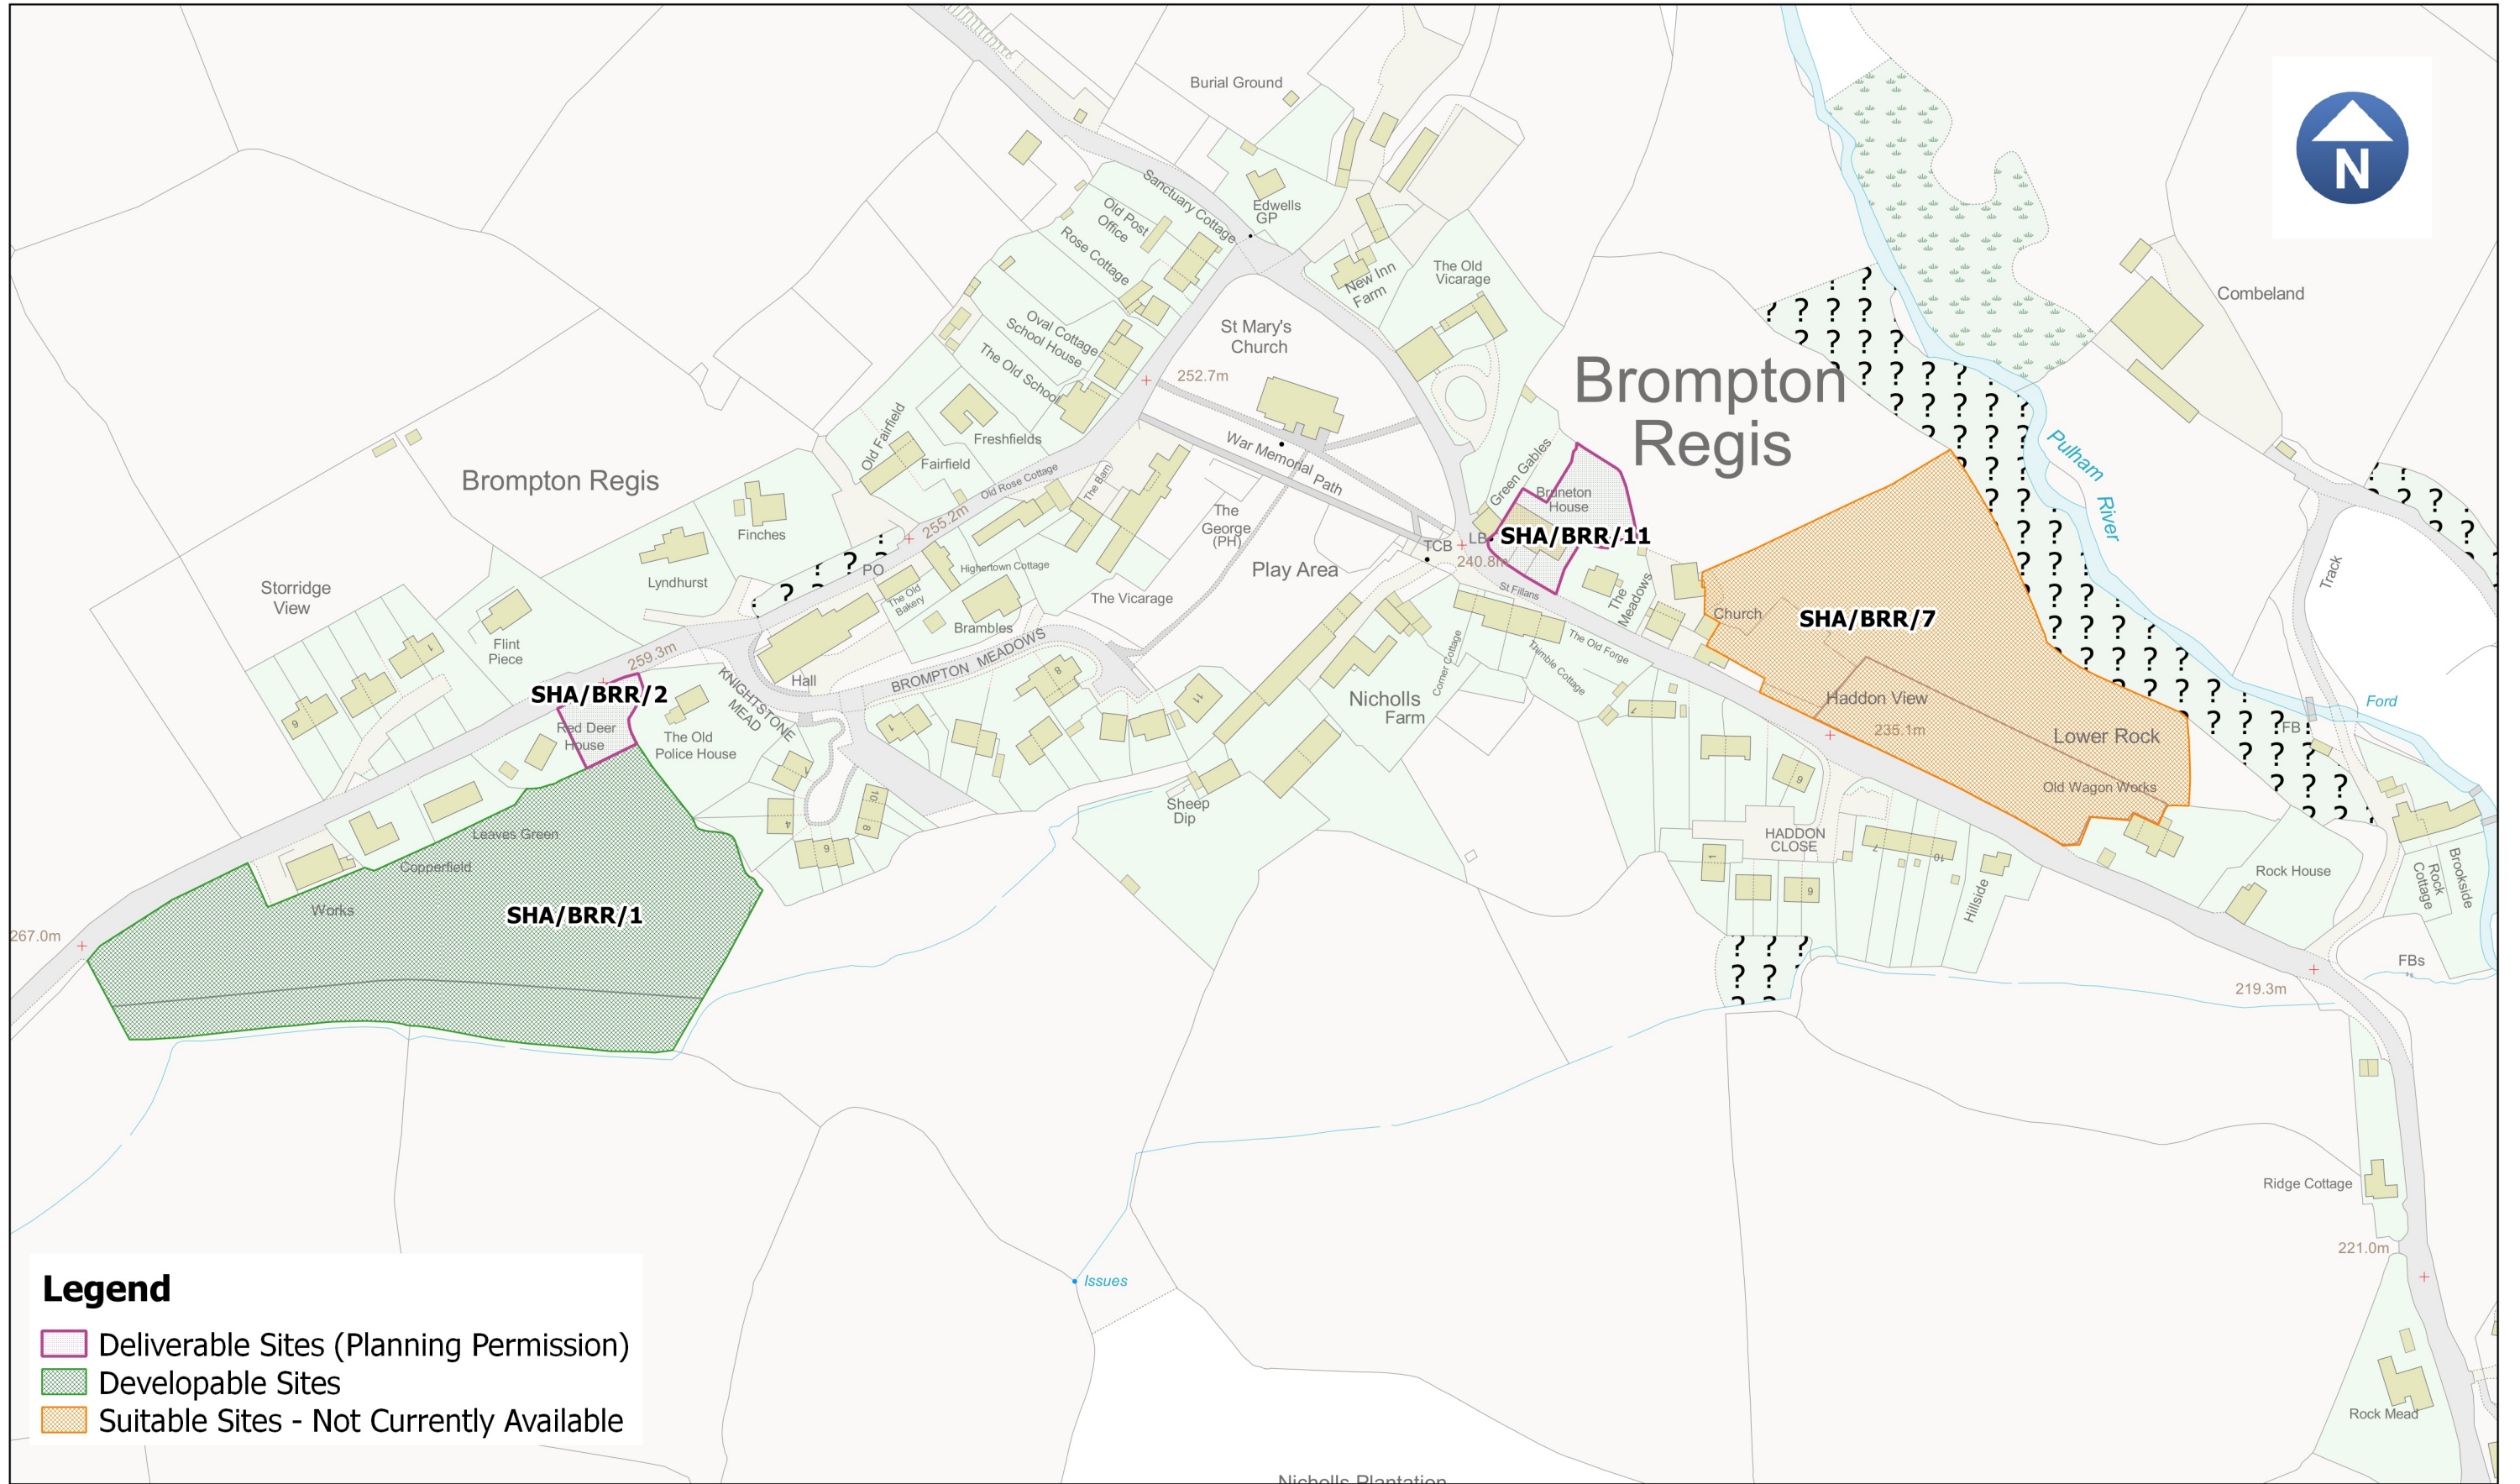

Exmoor National Park Authority SHLAA 2018-19 Update

Legend

- Deliverable Sites (Planning Permission)
- Developable Sites
- Suitable Sites - Not Currently Available

Scale 1:2000
 Compiled by tsaunders
 on 9/7/2019