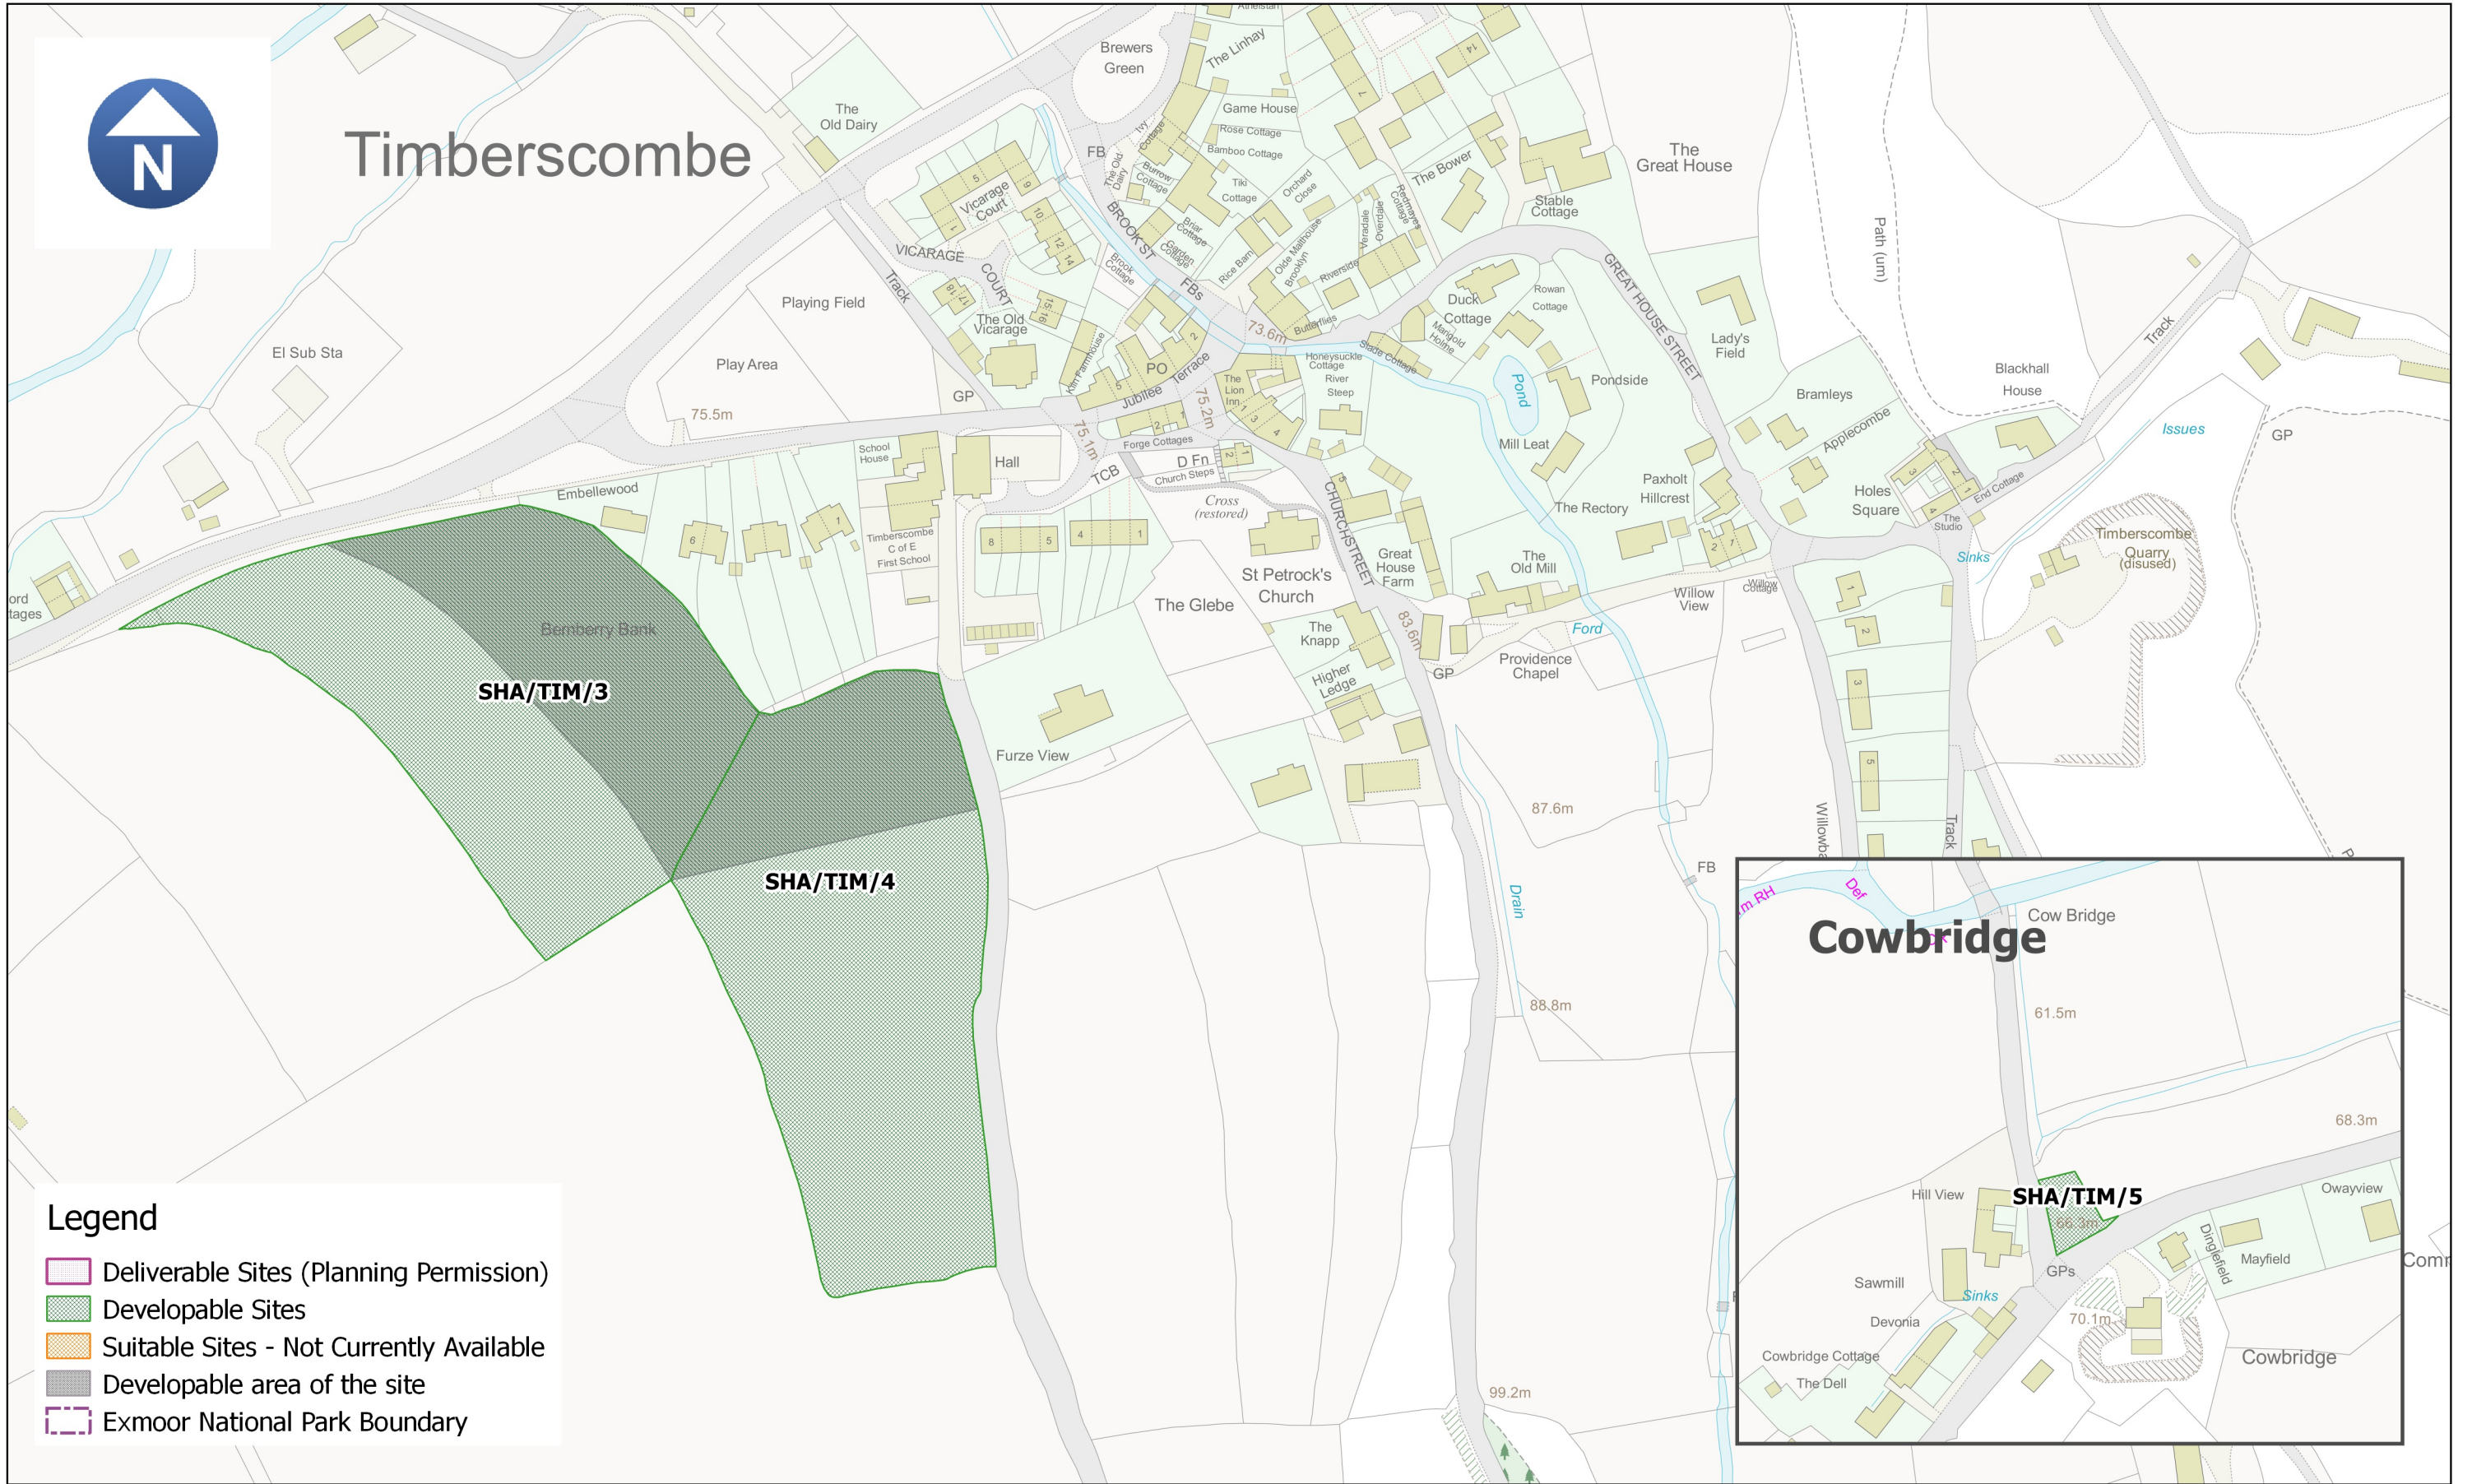

Timberscombe

Legend

-  Deliverable Sites (Planning Permission)
-  Developable Sites
-  Suitable Sites - Not Currently Available
-  Developable area of the site
-  Exmoor National Park Boundary

Scale 1:2000
 Compiled by tsaunders
 on 10/7/2019